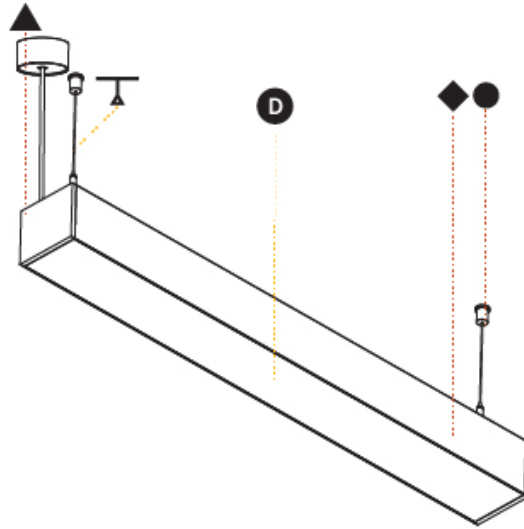

IDAHO 100 SUSPENSION

A300096-

PROJECT _____

TYPE _____

SPECIFIER _____

QUANTITY _____

DATE _____

A