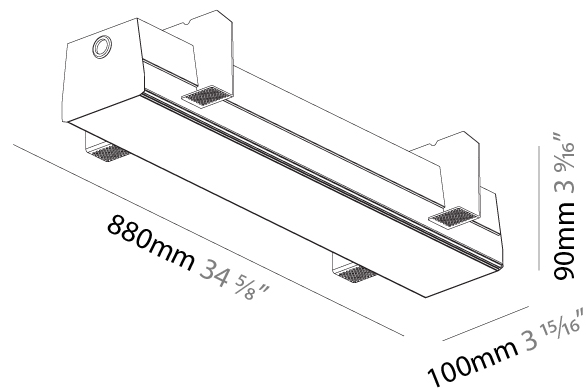

GENERAL

Series: Idaho
Subseries: Idaho 100
Brand: Prolicht
Division: Architectural
Mounting Type: Trimless
Mounting Location: Ceiling
Subcategory: Profile

PHYSICAL

Shape: Rectangle
Length (mm): 880
Length (in): 34 5/8
Width (mm): 100
Width (in): 3 15/16
Height (mm): 90
Height (in): 3 9/16
Ceiling Thickness (mm): 10 / 12.5 / 15
Ceiling Thickness (in): 3/8 or 1/2 or 9/16
Min. Recessing Depth (mm): 135
Min. Recessing Depth (in): 5 5/16
Light Distribution: Direct
Weight (kg): 4.533
Weight (lbs): 9.97
Diffuser: PMMA - Opal or Micro-Prism
Fixture Material: Aluminum
Cut-out Measurements: 890mm / 35 1/16" x 115mm / 4 1/2"
Upon Request: Unique Sizes Unique Ceiling Thickness

ELECTRICAL

Lamp Type: LED (Zhaga Standard)
Input Wattage (W): 15
Total Output Wattage (W): 12
Dimming: Non-Dimming / Phase Dimming (120Vac only) / 0-10V Dimming
Driver Included: Yes
Driver Location: Integrated
Driver Type: Constant Current - 120 / 277Vac
Driver Class: Class 2
Input Voltage (V): 120 - 277
Constant Current (MA): 350

LED

Color Temperature (°K): 3000 / 3500 / 4000
Max. Delivered Lumen (lm): 1630 / 1686 / 1720
CRI: >80 CRI
Lamp Life (hrs): 50000
Upon Request: Special Color Temperature RGB-W Tunable White CRI (no minimum qty) price increase + longer lead time

OPTICAL

RATINGS AND CERTIFICATIONS

Certified By: Certified for North American Standards
IP rating: IP20