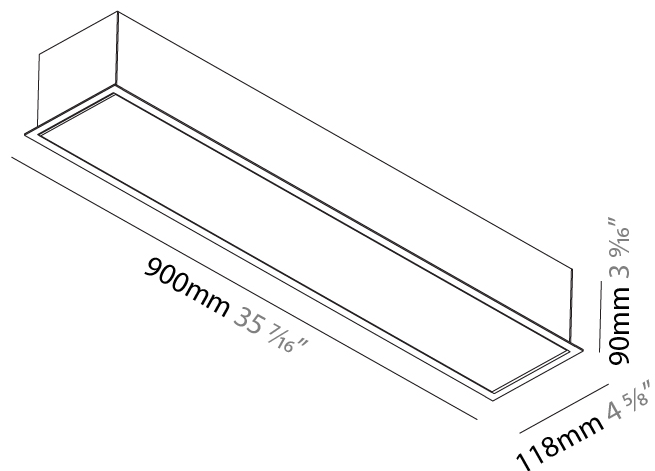

GENERAL

Series: Idaho
Subseries: Idaho 100
Brand: Prolicht
Division: Architectural
Mounting Type: Recessed
Mounting Location: Ceiling
Subcategory: Profile

PHYSICAL

Shape: Rectangle
Length (mm): 900
Length (in): 35 7/16
Width (mm): 118
Width (in): 4 5/8
Height (mm): 90
Height (in): 3 9/16
Ceiling Thickness (mm): 10 / 12.5 / 15 / 25 / 30
Ceiling Thickness (in): 3/8 or 1/2 or 9/16 or 1 or 1 3/16
Min. Recessing Depth (mm): 145
Min. Recessing Depth (in): 5 11/16
Light Distribution: Direct
Weight (kg): 4.362
Weight (lbs): 9.6
Diffuser: PMMA - Opal or Micro-Prism
Fixture Finish: ANA / SSR / BKV / CWI / CRY / HAB / MSR / UFT / ITA / RUA / OGR / FTG / MYG / RWR / LOD / PUS / FRO / FUP / KIA / POP / BLS / SPG / MEY / GOH / GUM / CHC / COM / ABZ / JAG / OBR / MOS / ROR
Fixture Material: Aluminum
Cut-out Measurements: 890mm / 35 1/16" x 107mm / 4 3/16"

ELECTRICAL

Lamp Type: LED (Zhaga Standard)
Input Wattage (W): 15
Total Output Wattage (W): 12
Dimming: Non-Dimming / Phase Dimming (120Vac only) / 0-10V Dimming
Driver Included: Yes
Driver Location: Integrated
Driver Type: Constant Current - 120 / 277Vac
Driver Class: Class 2
Input Voltage (V): 120 - 277
Constant Current (MA): 350

LED

Color Temperature (°K): 3000 / 3500 / 4000
Nominal Lumen (lm): 1510 / 1568 / 1600
CRI: >80 CRI
Lamp Life (hrs): 50000

OPTICAL

RATINGS AND CERTIFICATIONS

Certified By: Certified for North American Standards
IP rating: IP20